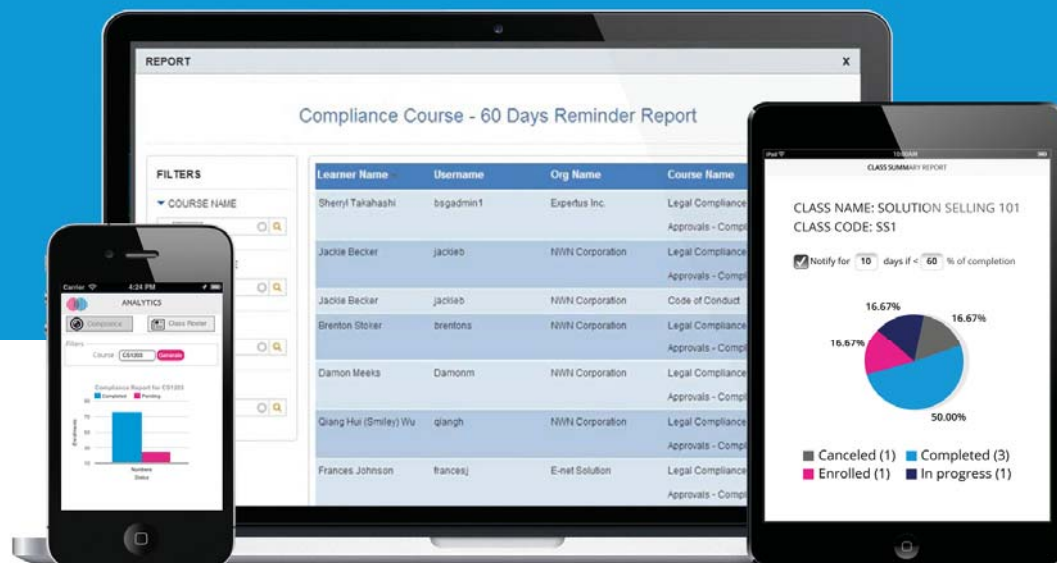

# Sophisticated Reporting Made Simple

Fast Report  
Generation

Innovative  
Wizard Interface

On-demand,  
Real-time Access

ExpertusONE Insights is revolutionary, simple to use reporting tool that's never been seen in a LMS before now!

It achieves the fastest and easiest report generation – five clicks or less – for managers, learners and admins. And its easy to use wizard interface reduces the users' learning curve, saving them valuable time.

## Quick, Easy, Meaningful Reports

ExpertusONE delivers such fast and meaningful reports that external reporting tools become obsolete

- Learners, managers and admins generate reports in five clicks or less
- Ensures real-time, on-demand access to business-critical information, including: individual learning progress, knowledge asset demand, social learning level/quality and other key analytics
- Can export all reports to Excel