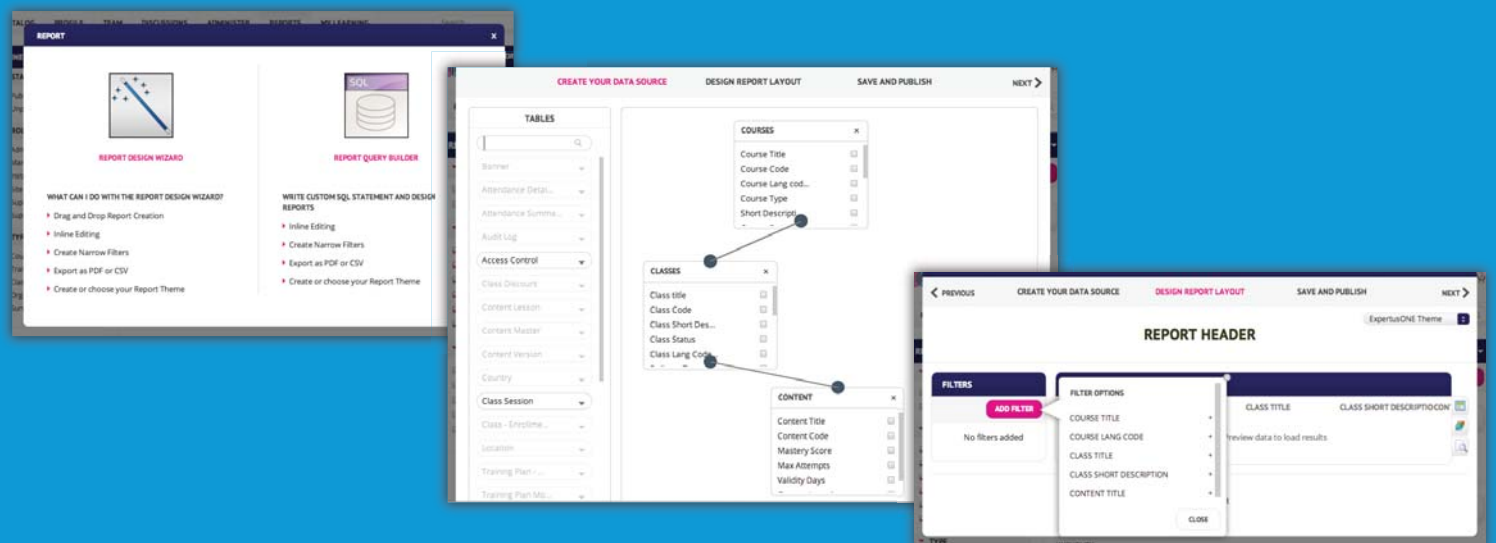

## Innovative Wizard Interface

ExpertusONE's intuitive wizard interface eliminates the users' learning curve, saving them valuable time

- Simply drag and drop desired learning entities, then select desired fields
- Instantly create custom reports of any design or complexity pulling from any/all LMS data

## Advanced Compliance Analytics

Sophisticated design and consolidated data within the ExpertusONE LMS delivers best-in-breed compliance reporting and analytics

- Gives managers quick/easy access to compliance reporting info, making it easy for them to be part of the compliance process
- Dedicated compliance analytics mobile app let admins and managers run reports on-the-go and get real-time statistics to ensure learners stay compliant
- Also offers report scheduling to automatically run reports and send email notifications at a set day, time or interval